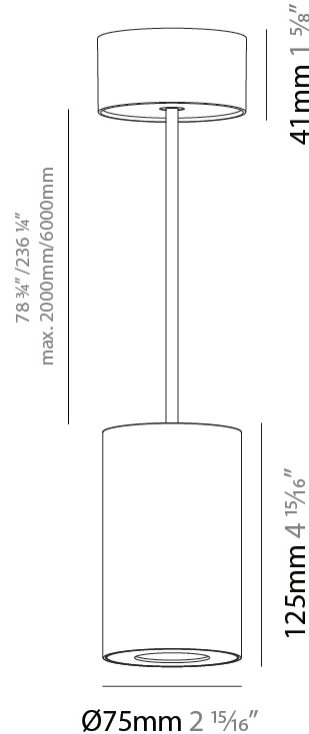

GENERAL

Series: Oiko Pro Round
Brand: Prolicht
Division: Architectural
Mounting Type: Suspension
Mounting Location: Ceiling
Subcategory: Pendant

PHYSICAL

Shape: Cylinder
Diameter (mm): 75
Diameter (in): 2 ¹⁵/₁₆
Height (mm): 125
Height (in): 4 ¹⁵/₁₆
Light Distribution: Direct
Weight (kg): 0.81
Fixture Finish: SSR / BKV / CWI / CRY / HAB / UFT / ITA / RUA / FTG / MYG / LOD / PUS / FRO / FUP / KIA / POP / BLS / SPG / MEY / GOH / GUM / CHC / COM / ABZ / JAG / OBR / MOS / ROR
Fixture Material: Metal
Cable Details: 2,000mm / 6,000mm Cable - Options : Transparent, Black, White, Red, Orange

ELECTRICAL

Lamp Type: LED (Zhaga Standard)
Input Wattage (W): 13.7
Dimming: Tri-Mode (Non-Dimming and Phase Dimming (120Vac only) and 0-10V Dimming)
Driver Included: No
Driver Location: Remote
Driver Type: Constant Current - Universal
Driver Class: Class 2
Input Voltage (V): 120 - 277
Constant Current (MA): 350

LED

Color Temperature (°K): 2700 / 3000 / 3500 / 4000
Max. Delivered Lumen (lm): 954 / 1028 / 1088 / 1091
Nominal Lumen (lm): 1246 / 1342 / 1396 / 1424
CRI: >90 CRI
Lamp Life (hrs): 50000

OPTICAL

Reflector°: 14
Adjustability: Fixed

RATINGS AND CERTIFICATIONS

Certified By: Certified for North American Standards
IP rating: IP20